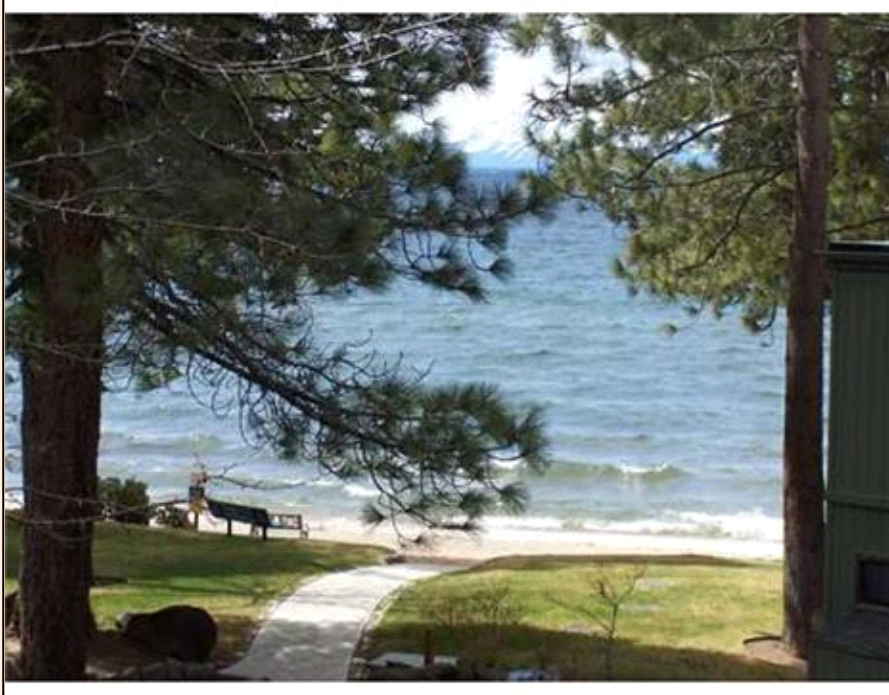

999 Lakeshore Blvd. Incline Village Condo For Sale

Lakefront Condo

PROPERTY DETAILS

Listing Price: **\$1,250,000**

Listing Address: 999 Lakeshore Blvd.
Incline Village
NV 89451

Bedrooms: 3

Full Baths: 3

Partial Baths: 0

SQ FT: 1440

Style: Mountain

Heat Source: Gas

QR Code:
On a SmartPhone?
Scan the QR code
to see this listing

PROPERTY DESCRIPTION

This lakfront complex is front and center Incline. Close to Hyatt, private, gated setting and beach. Unit has a lakeview. Landscaped grounds, private beach. This property has it all. Call for a showing today. HOA dues are \$333 per month.